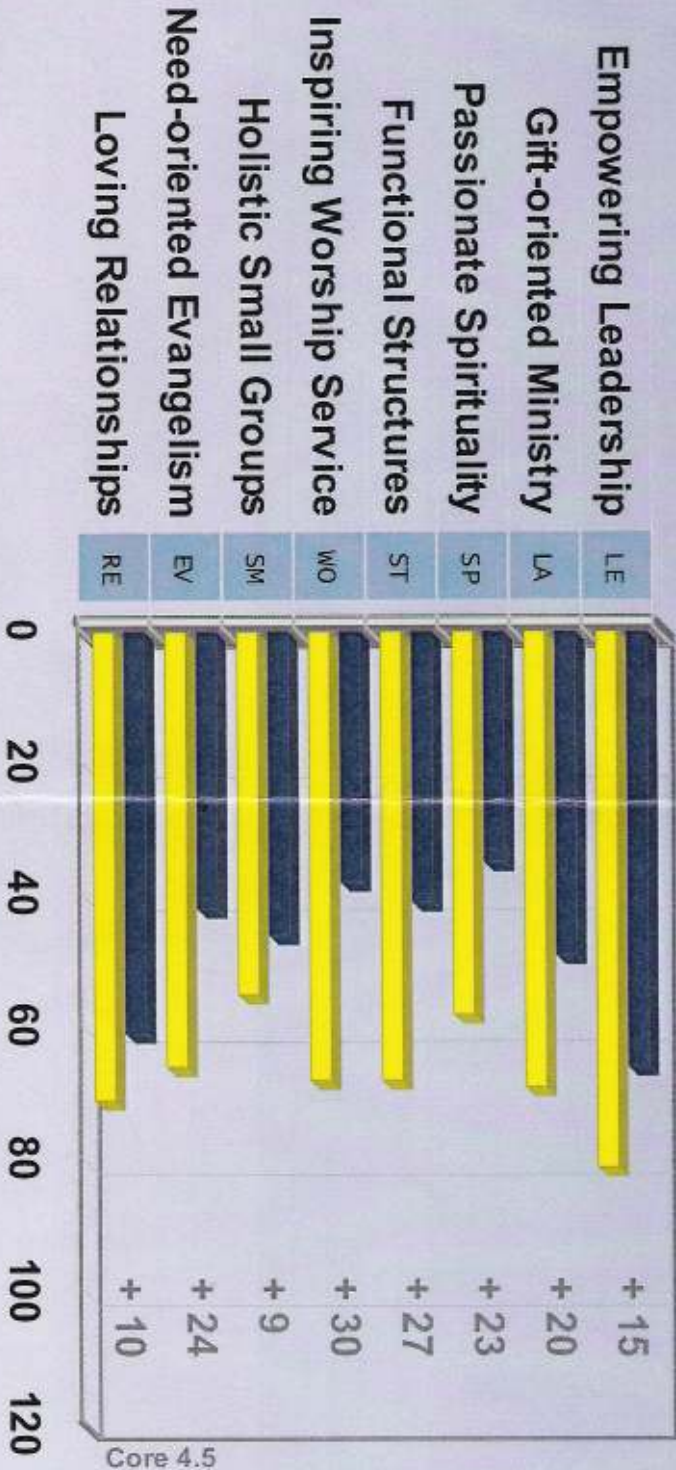

St. Mark's Lutheran Church of Bloomfield

Core 4.5

Comparison of Quality Characteristics